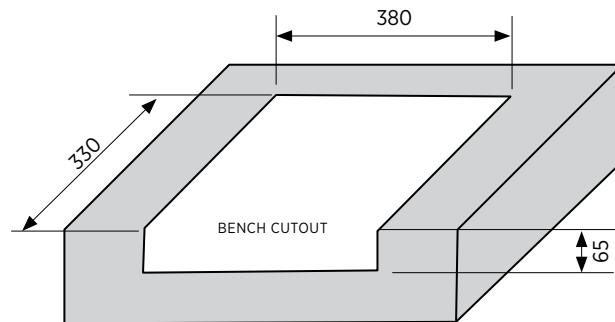

KYRA SBC-215

Semi-recessed basin, square

This contemporary semi-recessed basin has a low above counter profile and tapered features. Great for narrow benchtops, this basin offers good bowl capacity.

ORDER CODE	SBC-215
TAPHOLE	One taphole.
WASTE	Suits standard 32 mm waste with overflow (not supplied).
OVERFLOW	Standard with overflow.
MATERIAL	White vitreous china.

 Basin has integrated overflow

SEIMA

bathroom | kitchen | laundry

seima.com.au

Please note

- All measurements are in millimetres.
- Dimensions are nominal and subject to normal ceramic manufacturing variations of ± 5 mm.
- Fixing: Use acetic cured silicone sealant. Do not use epoxy type adhesives.
- Always use the actual basin to verify cutout.
- Specifications may vary without notice as part of our continuous improvement practices.
- Clean with a damp cloth. Do not use abrasive cleaners, liquids or pastes.