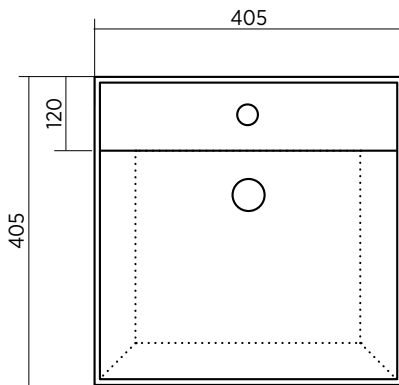

KYRA SBC-215

Semi-recessed basin, square

This contemporary semi-recessed basin has a low above counter profile and tapered features. Great for narrow benchtops, this basin offers good bowl capacity.

ORDER CODE	SBC-215
TAPHOLE	One taphole.
WASTE	Suits standard 32 mm waste with overflow (not supplied).
OVERFLOW	Standard with overflow.
MATERIAL	White vitreous china.

 Basin has integrated overflow

SEIMA

bathroom | kitchen | laundry

seima.com.au

Please note

- All measurements are in millimetres.
- Dimensions are nominal and subject to normal ceramic manufacturing variations of ± 5 mm.
- Fixing: Use acetic cured silicone sealant. Do not use epoxy type adhesives.
- Always use the actual basin to verify cutout.
- Specifications may vary without notice as part of our continuous improvement practices.
- Clean with a damp cloth. Do not use abrasive cleaners, liquids or pastes.