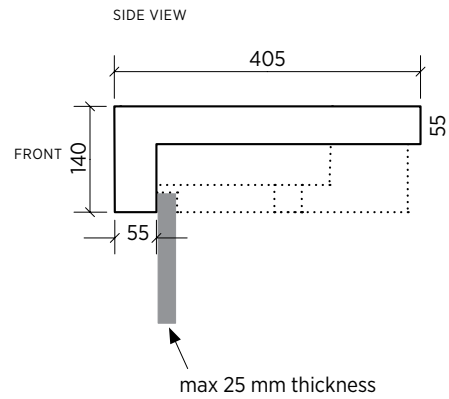

KYRA SBC-215

Semi-recessed basin, square

This contemporary semi-recessed basin has a low above counter profile and tapered features. Great for narrow benchtops, this basin offers good bowl capacity.

ORDER CODE	SBC-215
TAPHOLE	One taphole.
WASTE	Suits standard 32 mm waste with overflow (not supplied).
OVERFLOW	Standard with overflow.
MATERIAL	White vitreous china.

 Basin has integrated overflow

SEIMA

bathroom | kitchen | laundry

seima.com.au

Please note

- All measurements are in millimetres.
- Dimensions are nominal and subject to normal ceramic manufacturing variations of ± 5 mm.
- Fixing: Use acetic cured silicone sealant. Do not use epoxy type adhesives.
- Always use the actual basin to verify cutout.
- Specifications may vary without notice as part of our continuous improvement practices.
- Clean with a damp cloth. Do not use abrasive cleaners, liquids or pastes.